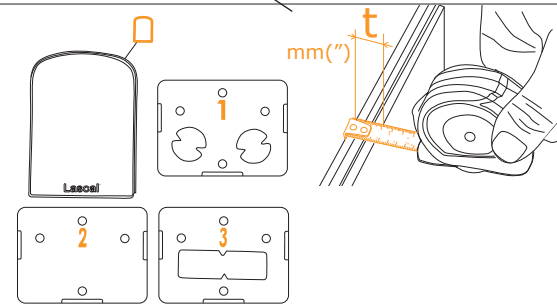

Wall Installation Kit

(WIK)

for

KiddyGuard®

assure™

accent™

avant™

Locking strip Mounting

WIK

- En. Wall Installation Kit
- Da. Væginstallations-kit
- De. Wandausgleich-Kit
- Es. Kit de instalación a la pared
- Fi. seinä asennussarja
- It. Kit di installazione al muro
- Nl. muurkit
- Pl. Zestaw instalacyjny do ściany
- Pt. Kit de instalação à parede
- Ru. Монтажный комплект для стен
- Sl. Stenski pritrdilni komplet (WIK)
- Sv. Specialväggfäste
- Zh. 門欄牆壁輔助配件

- t = 10(0,40") => 1
- t = 12(0,47") => 1+1
- t = 13(0,50") => 1+2
- t = 14(0,55") => 1+3
- t = 15(0,60") => 1+1+2
- t = 16(0,63") => 1+1+3
- t = 17(0,67") => 1+2+3
- t = 19(0,75") => 1+1+2+3