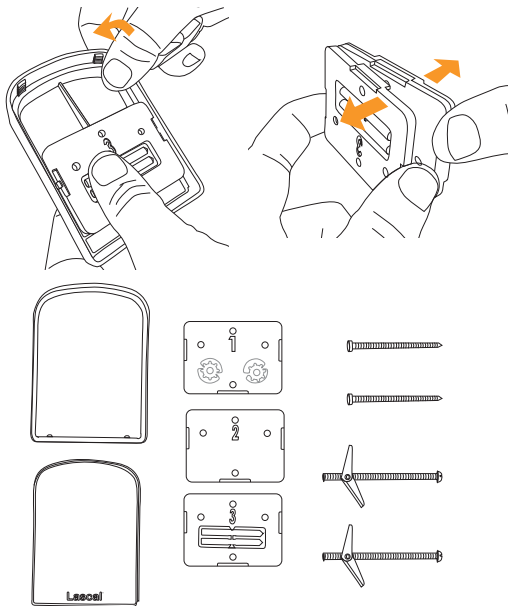

Wall Installation Kit

(WIK)

for

KiddyGuard®

assure™

accent™

avant™

Locking strip Mounting

WIK

- En. Wall Installation Kit
- Da. Væginstallations-kit
- De. Wandausgleich-Kit
- Es. Kit de instalación a la pared
- Fi. seinä asennussarja
- It. Kit di installazione al muro
- Nl. muurkit
- Pl. Zestaw instalacyjny do ściany
- Pt. Kit de instalação à parede
- Ru. Монтажный комплект для стен
- Sl. Stenski pritrdilni komplet (WIK)
- Sv. Specialväggfäste
- Zh. 門欄牆壁輔助配件

- t = 10(0,40") => 1
- t = 12(0,47") => 1+1
- t = 13(0,50") => 1+2
- t = 14(0,55") => 1+3
- t = 15(0,60") => 1+1+2
- t = 16(0,63") => 1+1+3
- t = 17(0,67") => 1+2+3
- t = 19(0,75") => 1+1+2+3