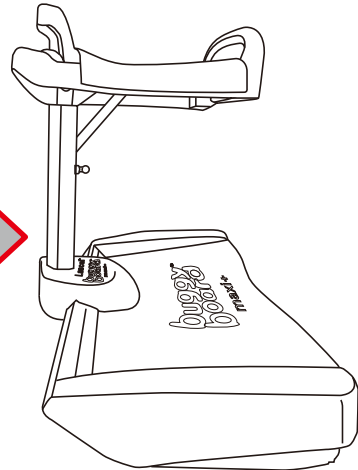

buggy
board™

maxi+™

MANUAL - Saddle™

Lascal®

Swedish design

www.lascal.net

www.buggyboard.info

www.buggyboard.com

MAX
20kg
44lb