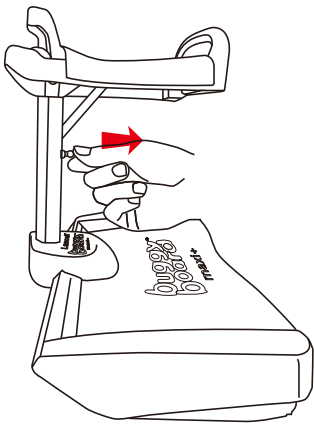

buggy
board™

maxi+™

MANUAL - Saddle™

Lascal®

Swedish design

www.lascal.net

www.buggyboard.info

www.buggyboard.com

MAX
20kg
44lb