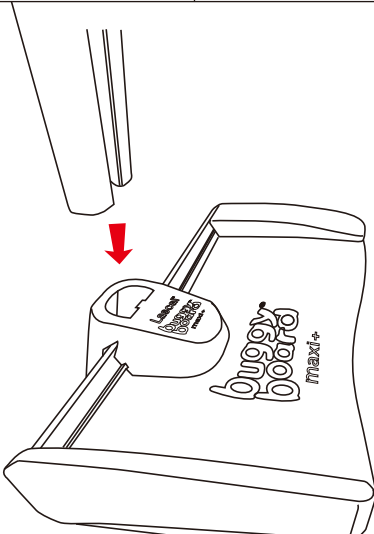

buggy
board™

maxi+™

MANUAL - Saddle™

Lascal®

Swedish design

www.lascal.net

www.buggyboard.info

www.buggyboard.com

MAX
20kg
44lb