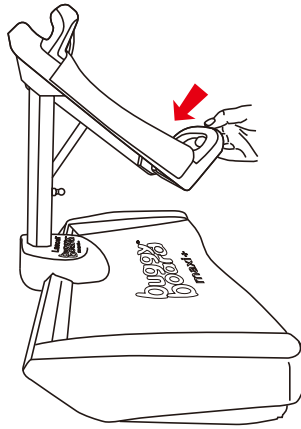

buggy
board™

maxi+™

MANUAL - Saddle™

Lascal®

Swedish design

www.lascal.net

www.buggyboard.info

www.buggyboard.com

MAX
20kg
44lb