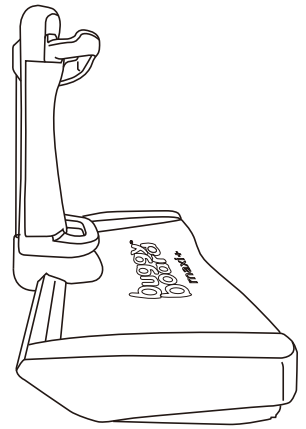

buggy
board™

maxi+™

MANUAL - Saddle™

Lascal®

Swedish design

www.lascal.net

www.buggyboard.info

www.buggyboard.com

MAX
20kg
44lb