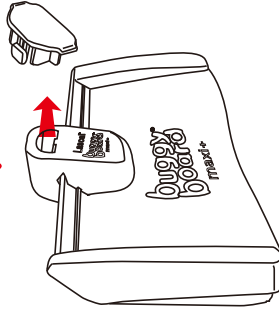

buggy
board™

maxi+™

MANUAL - Saddle™

Lascal®

Swedish design

www.lascal.net

www.buggyboard.info

www.buggyboard.com

MAX
20kg
44lb