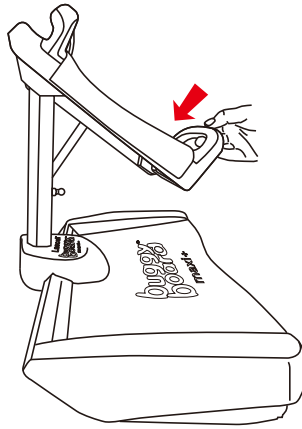

buggy
board™

maxi+™

MANUAL - Saddle™

Lascal®

Swedish design

www.lascal.net

www.buggyboard.info

www.buggyboard.com

MAX
20kg
44lb